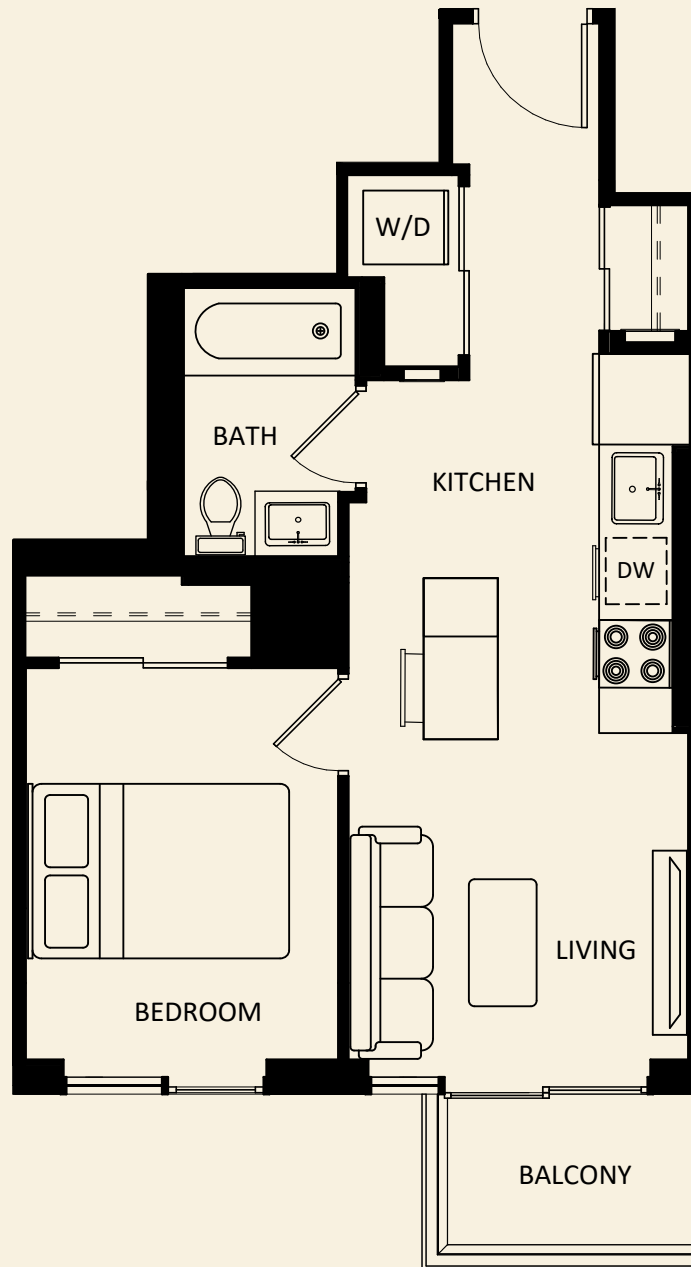

610 MARTIN GROVE

610 Martin Grove Road, Etobicoke

ONE BEDROOM - MODEL 1B-A

Approximately 504 sq. ft.

These floor plans are representative only. All dimensions are approximate.

610 MARTIN GROVE

610 Martin Grove Road, Etobicoke

ONE BEDROOM, ACCESSIBLE - MODEL 1B-B

Approximately 552 sq. ft.

These floor plans are representative only. All dimensions are approximate.

610 MARTIN GROVE

610 Martin Grove Road, Etobicoke

ONE BEDROOM - MODEL 1B-C

Approximately 552 sq. ft.

These floor plans are representative only. All dimensions are approximate.

610 MARTIN GROVE

610 Martin Grove Road, Etobicoke

ONE BEDROOM - MODEL 1B-D

Approximately 543 sq. ft.

These floor plans are representative only. All dimensions are approximate.