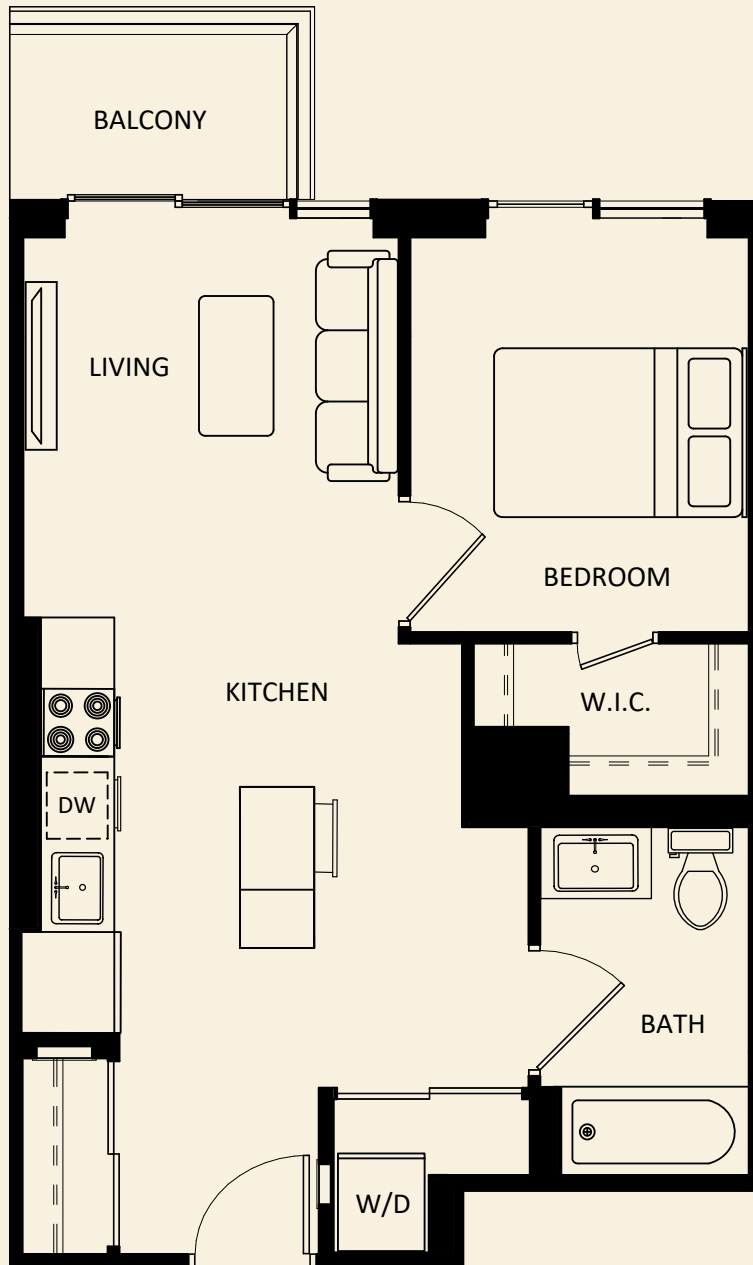

610 MARTIN GROVE

610 Martin Grove Road, Etobicoke

ONE BEDROOM - MODEL 1B-A

Approximately 504 sq. ft.

These floor plans are representative only. All dimensions are approximate.

610 MARTIN GROVE

610 Martin Grove Road, Etobicoke

ONE BEDROOM, ACCESSIBLE - MODEL 1B-B

Approximately 552 sq. ft.

These floor plans are representative only. All dimensions are approximate.

610 MARTIN GROVE

610 Martin Grove Road, Etobicoke

ONE BEDROOM - MODEL 1B-C

Approximately 552 sq. ft.

These floor plans are representative only. All dimensions are approximate.

610 MARTIN GROVE

610 Martin Grove Road, Etobicoke

ONE BEDROOM - MODEL 1B-D

Approximately 543 sq. ft.

These floor plans are representative only. All dimensions are approximate.