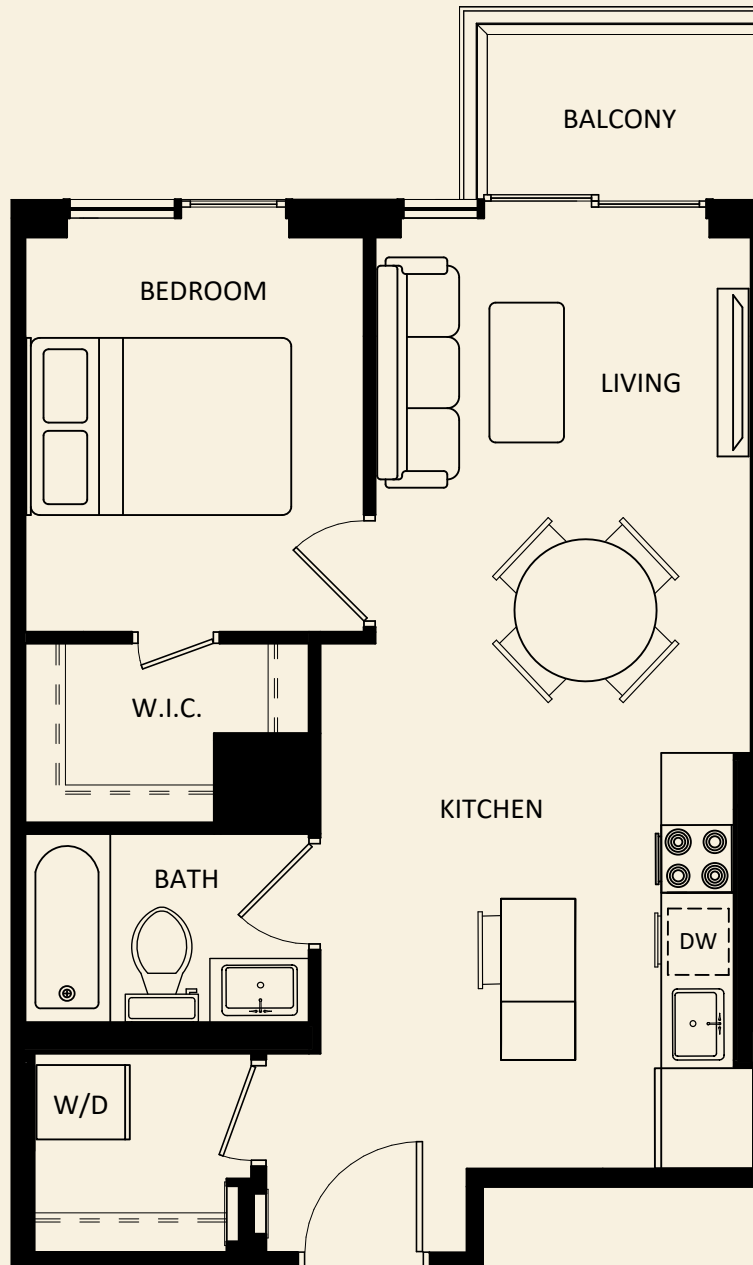

610 MARTIN GROVE

610 Martin Grove Road, Etobicoke

ONE BEDROOM - MODEL 1B-A

Approximately 504 sq. ft.

These floor plans are representative only. All dimensions are approximate.

610 MARTIN GROVE

610 Martin Grove Road, Etobicoke

ONE BEDROOM, ACCESSIBLE - MODEL 1B-B

Approximately 552 sq. ft.

These floor plans are representative only. All dimensions are approximate.

610 MARTIN GROVE

610 Martin Grove Road, Etobicoke

ONE BEDROOM - MODEL 1B-C

Approximately 552 sq. ft.

These floor plans are representative only. All dimensions are approximate.

610 MARTIN GROVE

610 Martin Grove Road, Etobicoke

ONE BEDROOM - MODEL 1B-D

Approximately 543 sq. ft.

These floor plans are representative only. All dimensions are approximate.