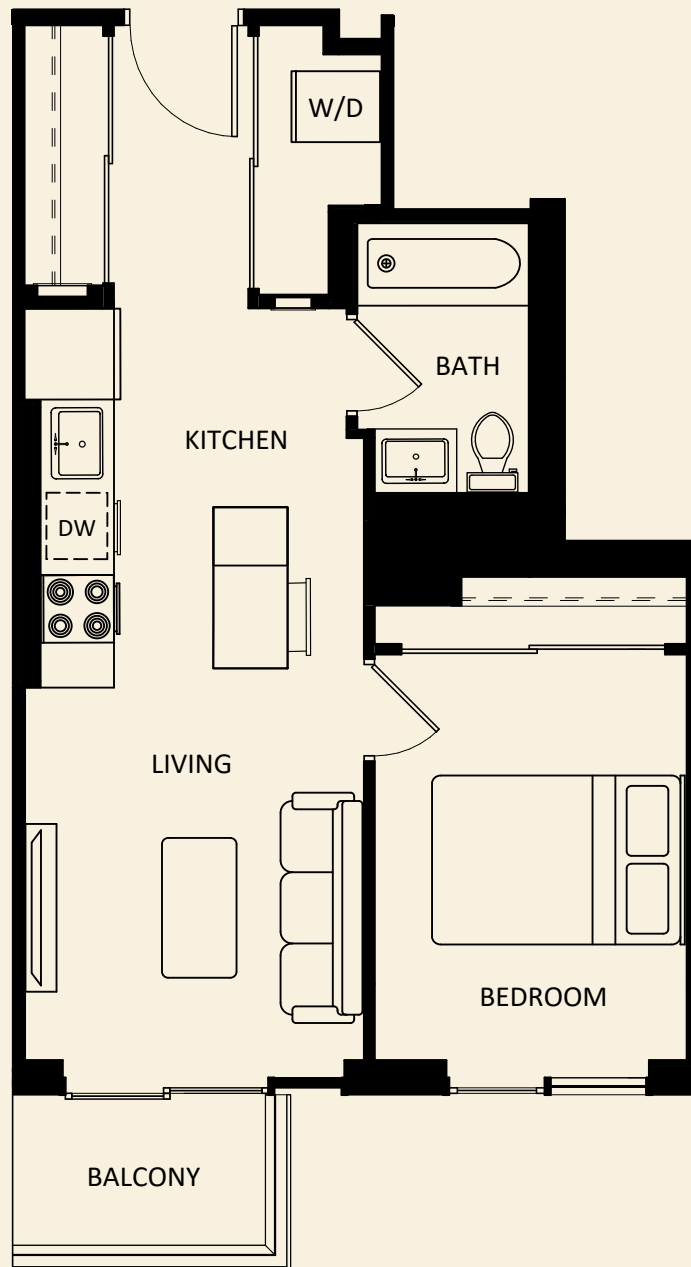

610 MARTIN GROVE

610 Martin Grove Road, Etobicoke

ONE BEDROOM - MODEL 1B-A

Approximately 504 sq. ft.

These floor plans are representative only. All dimensions are approximate.

610 MARTIN GROVE

610 Martin Grove Road, Etobicoke

ONE BEDROOM, ACCESSIBLE - MODEL 1B-B

Approximately 552 sq. ft.

These floor plans are representative only. All dimensions are approximate.

610 MARTIN GROVE

610 Martin Grove Road, Etobicoke

ONE BEDROOM - MODEL 1B-C

Approximately 552 sq. ft.

These floor plans are representative only. All dimensions are approximate.

610 MARTIN GROVE

610 Martin Grove Road, Etobicoke

ONE BEDROOM - MODEL 1B-D

Approximately 543 sq. ft.

These floor plans are representative only. All dimensions are approximate.